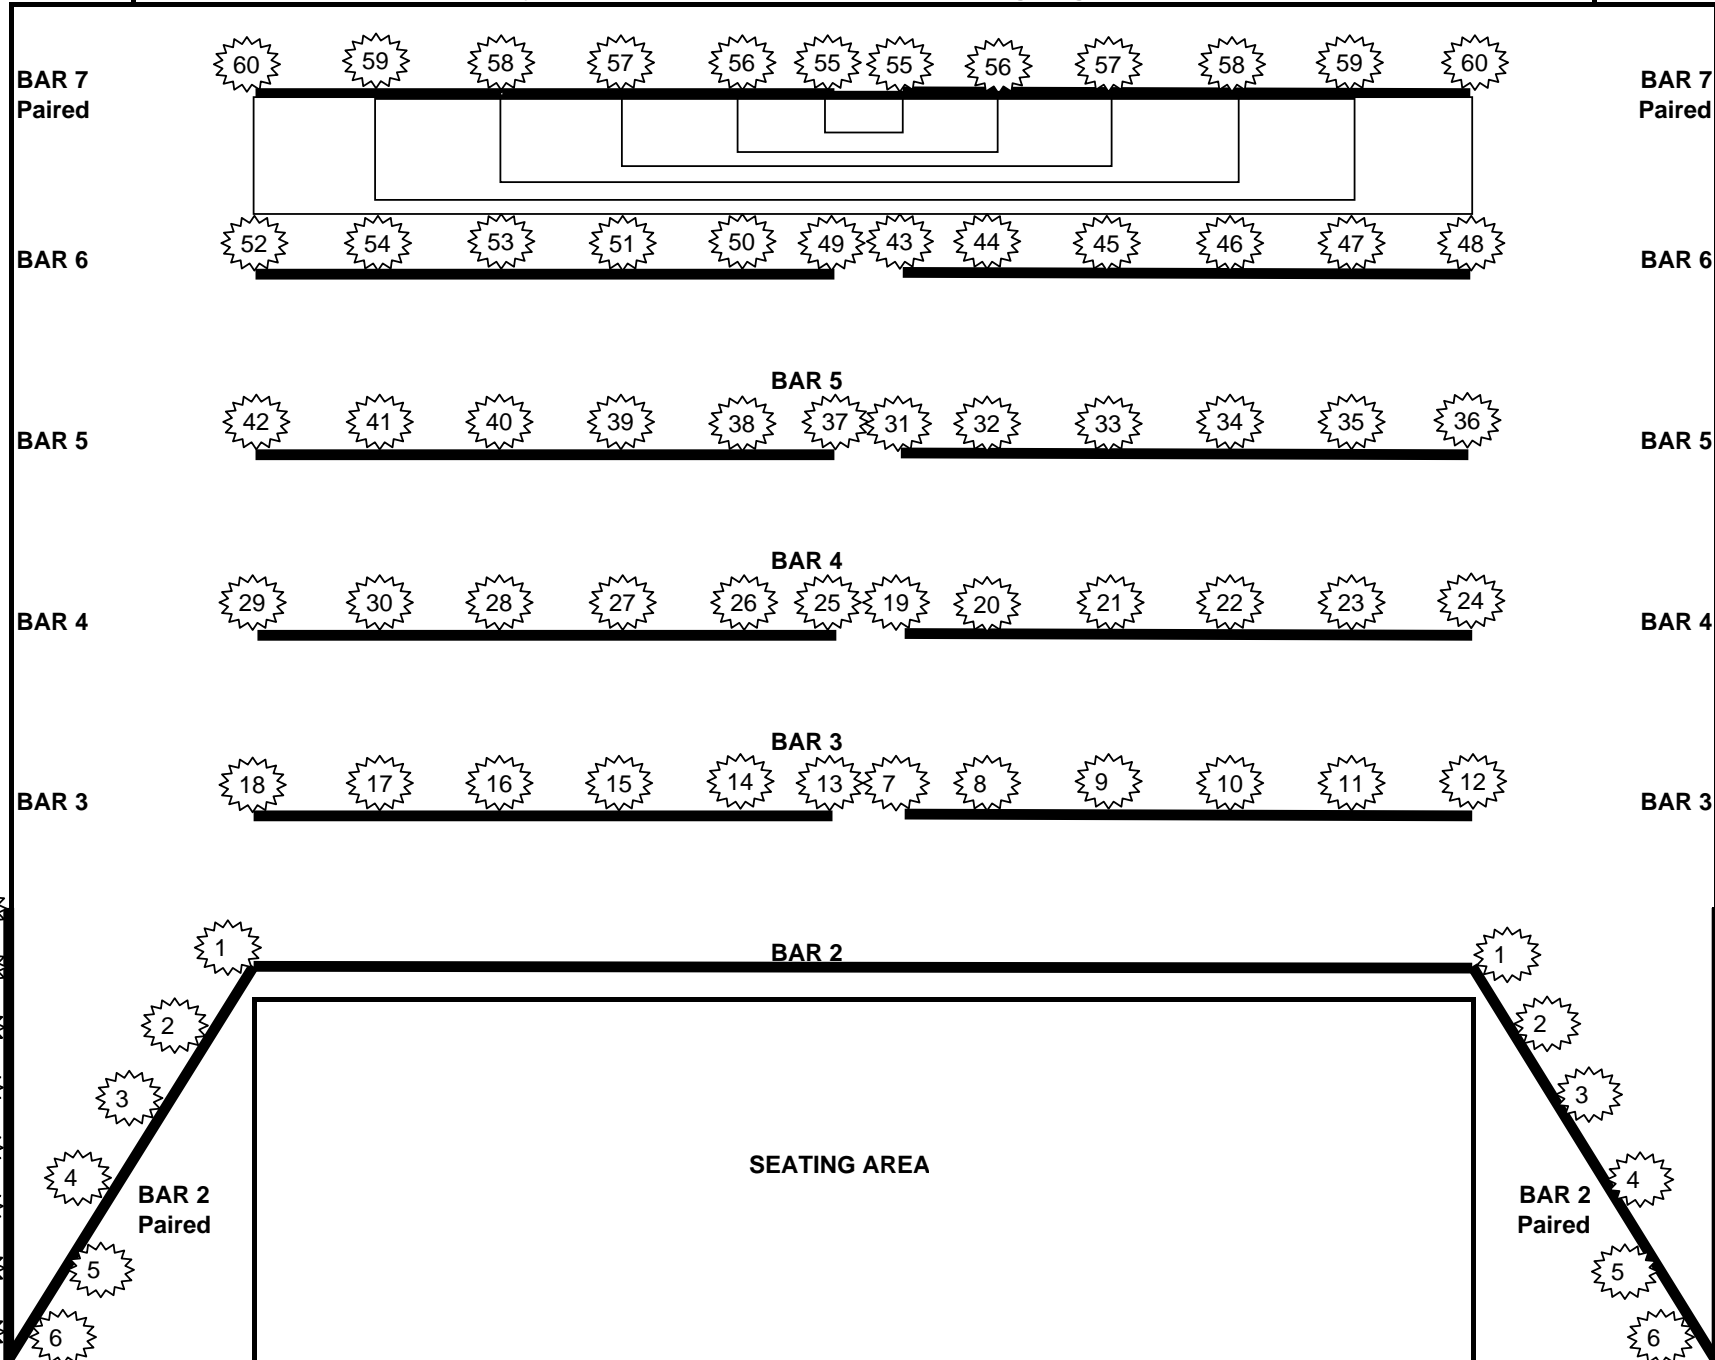

Dylan Thomas Theatre

Lighting Plan

BAR 1
Fixed
Paired

BAR 1
Fixed
Paired

BAR 2
Paired

BAR 2
Paired

SEATING AREA